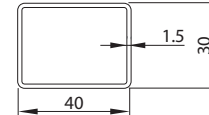

PARIS

Width [mm]	Height [mm]	Depth from wall [mm]	Connections spacing intervals [mm]	Connections distance from the wall [mm]	Brackets spacing intervals [mm]	Heating surface [m²]	Weight [kg]	Capacity [dm³]	Power (75/65/20 °C) [W]	Power (75/65/24 °C) [W]	Power (55/45/24 °C) [W]	Electric heater maximal power [W]
W	H	D	C	B	A							
555	904	65-70	50	50-55	515	0,51	6,2	3,1	302	272	133	300
555	1120	65-70	50	50-55	515	0,62	7,3	3,7	364	328	159	300
555	1336	65-70	50	50-55	515	0,72	8,5	4,2	426	383	185	300

Horizontal profiles:

Circular profile:

Finishing and warranty:

- standard: phosphatizing + polyester-epoxy lacquer; 5 year warranty;
- on request: electrophoresis + polyester-epoxy lacquer; 10 year warranty;

Mounting brackets:

brackets in the same colour as the radiator are included

Working pressure:

8 bars

Maximal temperature:

95 °C

Connections:

- inner threads G 1/2
- air-vent plug G1/8 hidden behind