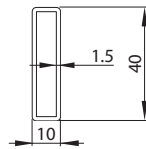

PARIS

Width [mm]	Height [mm]	Depth from wall [mm]	Connections spacing intervals [mm]	Connections distance from the wall [mm]	Brackets spacing intervals [mm]	Heating surface [m²]	Weight [kg]	Capacity [dm³]	Power (75/65/20 °C) [W]	Power (75/65/24 °C) [W]	Power (55/45/24 °C) [W]	Electric heater maximal power [W]
W	H	D	C	B	A							
555	904	65-70	50	50-55	515	0,51	6,2	3,1	302	272	133	300
555	1120	65-70	50	50-55	515	0,62	7,3	3,7	364	328	159	300
555	1336	65-70	50	50-55	515	0,72	8,5	4,2	426	383	185	300

Horizontal profiles:

Circular profile: